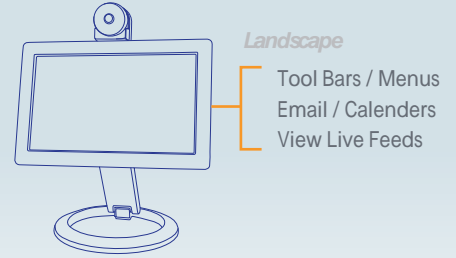

DS-90UC (with webcam) shown

SMART USB MONITOR

EXPAND YOUR VIEW

- Smart LCD Monitor
- Supports Multi Monitor Mode
- Lightweight & Portable
- USB Video Input & Power
- No Video Card Needed
- PC & MAC Compatible

DoubleSight
DISPLAYS

www.doublesight.com

SMART USB MONITOR

APPLICATIONS

Landscape

Tool Bars / Menus
Email / Calenders
View Live Feeds

Portrait

Video Conference
Instant Message
Internet Phone

Picture Frame

Photo Frame
Watch Movies
Web Videos

Model	DS-70U	DS-90U	DS-90UC
LCD Panel	7" Wide Screen	9" Wide Screen	9" Wide Screen
Resolution	800 x 480	1024 x 600	1024 x 600
Display Colors	16.7M	262K Colors	262K Colors
Brightness	375:1	200 cd / m2	200 cd / m2
Contrast Ratio	350:1	300:1	300:1
Viewing Angle	65/65/35/55	45/45/15/35	45/45/15/35
Response Time	30ms	30ms	30ms
Signal Input	USB 2.0 High Speed, no Video Card Required	USB 2.0 High Speed, no Video Card Required	USB 2.0 High Speed, no Video Card Required
Connector	USB Mini 5-pin B Type	USB Mini 5-pin B Type	USB Mini 5-pin B Type
Power Input	USB Power	USB Power	USB Power
Power Consumption	3.3 ~ 4.9 W	3.3 ~ 4.9 W	3.3 ~ 4.9 W
Color	Black	Black	Black
Dimensions	7" W x 4.75 H x 1" deep (monitor only)	9" W x 5.75 H x 1" deep (monitor only)	9" W x 5.75 H x 1" deep (monitor only)
Weight	1 lb.	1.5 lb	1.5 lb
OS Support	Win Vista, XP, 2000; MAC OSX 10.4, 10.5	Win Vista, XP, 2000; MAC OSX 10.4, 10.5	Win Vista, XP, 2000; MAC OSX 10.4, 10.5
Warranty	3 year	3 year	3 year
Package Contents	USB Monitor	USB Monitor	USB Monitor & Web Cam
	Adjustable Monitor Stand	Adjustable Monitor Stand	Adjustable Monitor Stand
	Secondary Easel Stand	Secondary Easel Stand	Secondary Easel Stand
	Snap on Cover	Snap on Cover	Snap on Cover
	USB Cable	USB Cable	USB Cable
	Quick Installation Guide	Quick Installation Guide	Quick Installation Guide
	Driver and Users Manual on CD	Driver and Users Manual on CD	Driver and Users Manual on CD