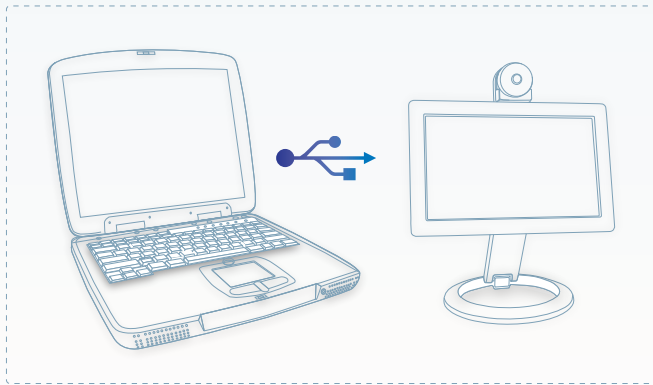

DS-90UC (with webcam) shown

SMART USB MONITOR

EXPAND YOUR VIEW

- Smart LCD Monitor
- Supports Multi Monitor Mode
- Lightweight & Portable
- USB Video Input & Power
- No Video Card Needed
- PC & MAC Compatible

DoubleSight
DISPLAYS

www.doublesight.com

SMART USB MONITOR

APPLICATIONS

Landscape

Tool Bars / Menus
Email / Calenders
View Live Feeds

Portrait

Video Conference
Instant Message
Internet Phone

Picture Frame

Photo Frame
Watch Movies
Web Videos

Model	DS-70U	DS-90U	DS-90UC
LCD Panel	7" Wide Screen	9" Wide Screen	9" Wide Screen
Resolution	800 x 480	1024 x 600	1024 x 600
Display Colors	16.7M	262K Colors	262K Colors
Brightness	375:1	200 cd / m2	200 cd / m2
Contrast Ratio	350:1	300:1	300:1
Viewing Angle	65/65/35/55	45/45/15/35	45/45/15/35
Response Time	30ms	30ms	30ms
Signal Input	USB 2.0 High Speed, no Video Card Required	USB 2.0 High Speed, no Video Card Required	USB 2.0 High Speed, no Video Card Required
Connector	USB Mini 5-pin B Type	USB Mini 5-pin B Type	USB Mini 5-pin B Type
Power Input	USB Power	USB Power	USB Power
Power Consumption	3.3 ~ 4.9 W	3.3 ~ 4.9 W	3.3 ~ 4.9 W
Color	Black	Black	Black
Dimensions	7" W x 4.75 H x 1" deep (monitor only)	9" W x 5.75 H x 1" deep (monitor only)	9" W x 5.75 H x 1" deep (monitor only)
Weight	1 lb.	1.5 lb	1.5 lb
OS Support	Win Vista, XP, 2000; MAC OSX 10.4, 10.5	Win Vista, XP, 2000; MAC OSX 10.4, 10.5	Win Vista, XP, 2000; MAC OSX 10.4, 10.5
Warranty	3 year	3 year	3 year
Package Contents	USB Monitor	USB Monitor	USB Monitor & Web Cam
	Adjustable Monitor Stand	Adjustable Monitor Stand	Adjustable Monitor Stand
	Secondary Easel Stand	Secondary Easel Stand	Secondary Easel Stand
	Snap on Cover	Snap on Cover	Snap on Cover
	USB Cable	USB Cable	USB Cable
	Quick Installation Guide	Quick Installation Guide	Quick Installation Guide
	Driver and Users Manual on CD	Driver and Users Manual on CD	Driver and Users Manual on CD